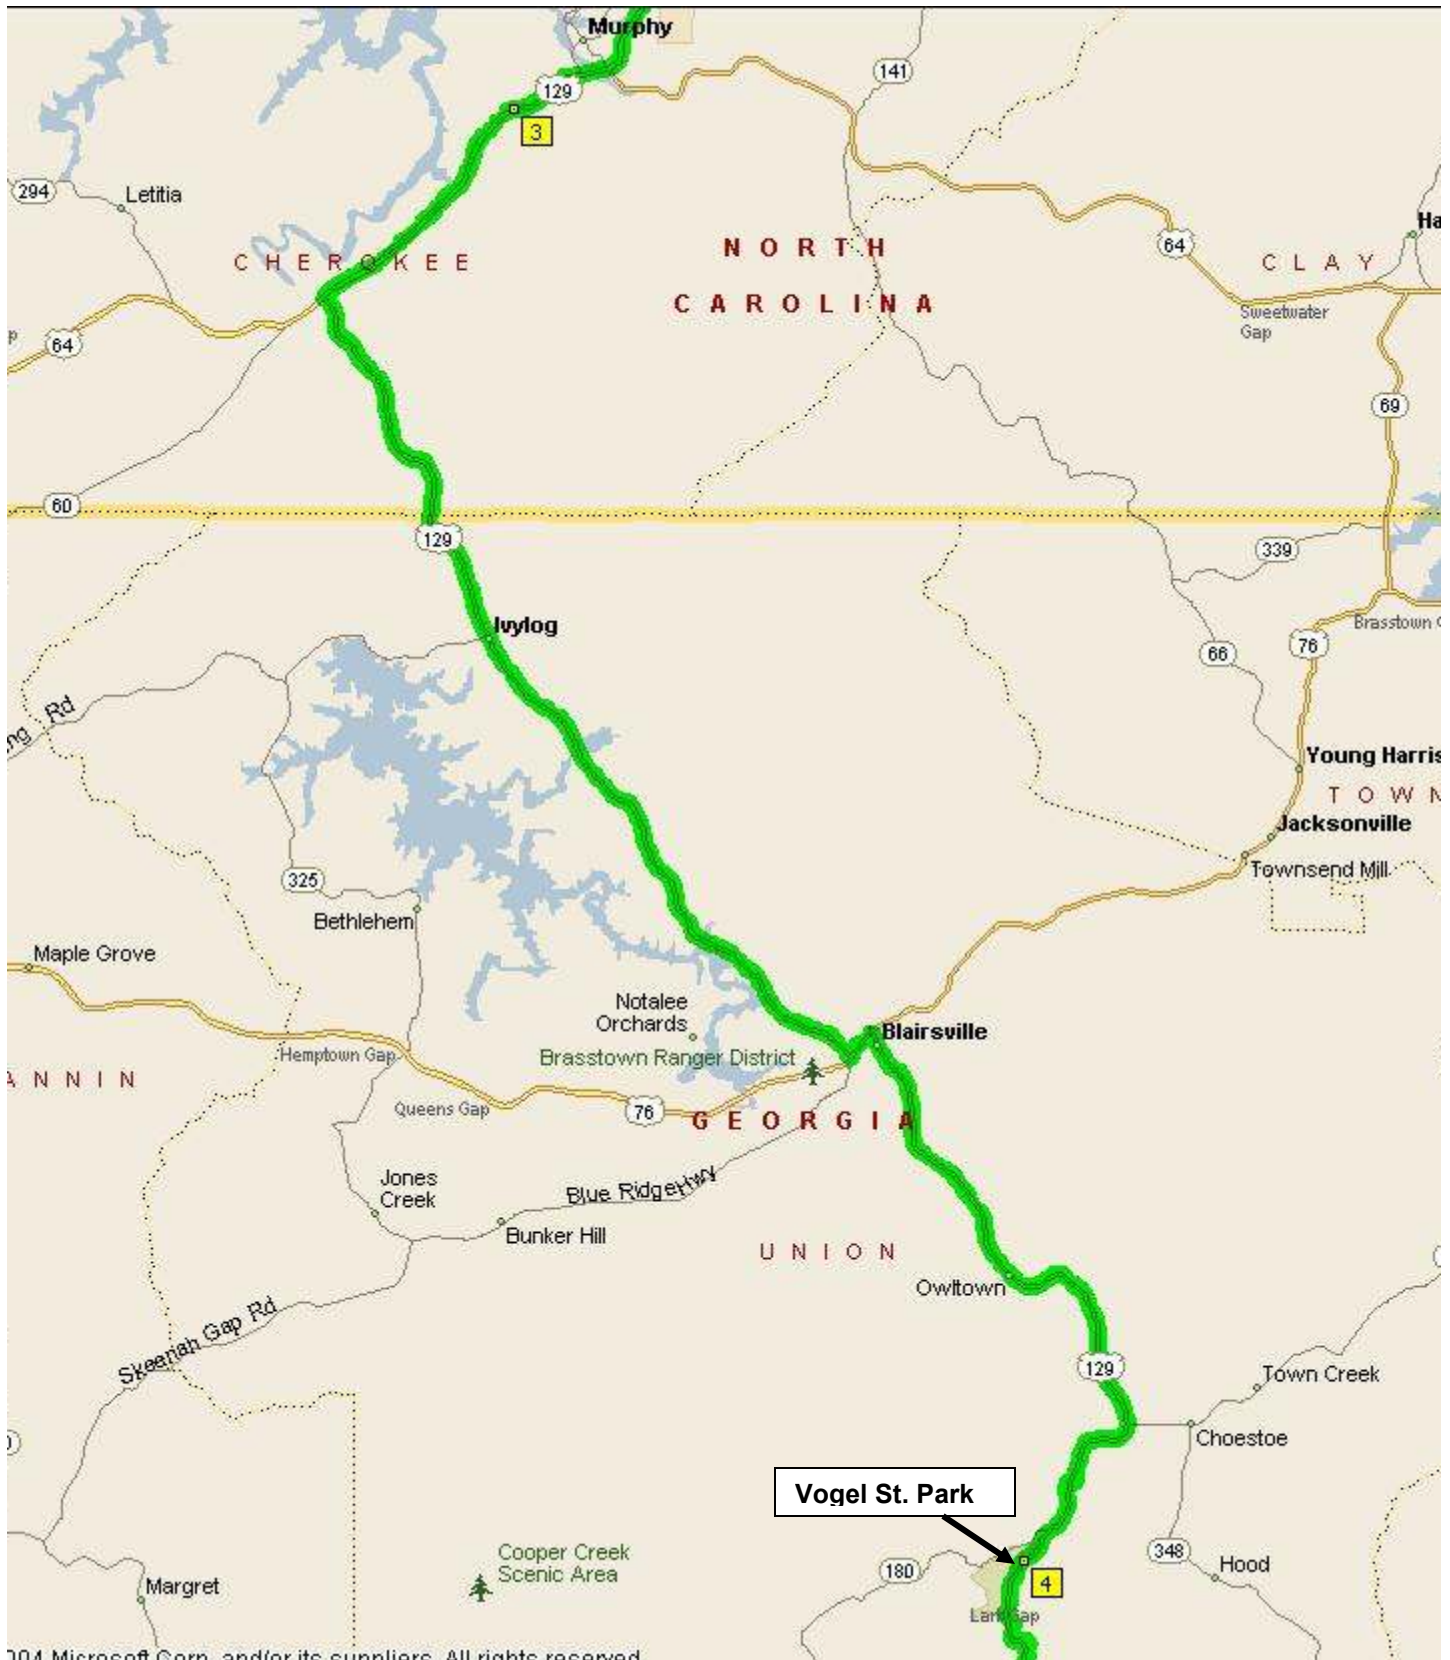

2007 Southeastern GSResources.com Rally – Ride Maps

Saturday Ride – Northern Georgia / Twisty Ride

Saturday Ride – Northern Georgia / Twisty Ride

© 2014 Microsoft Corp. and/or its suppliers. All rights reserved.

Saturday Ride – Northern Georgia / Twisty Ride

Saturday Ride – Northern Georgia / Twisty Ride

Saturday Ride – Northern Georgia / Twisty Ride

Rally coordinator, Adam Reinke 828-768-0357