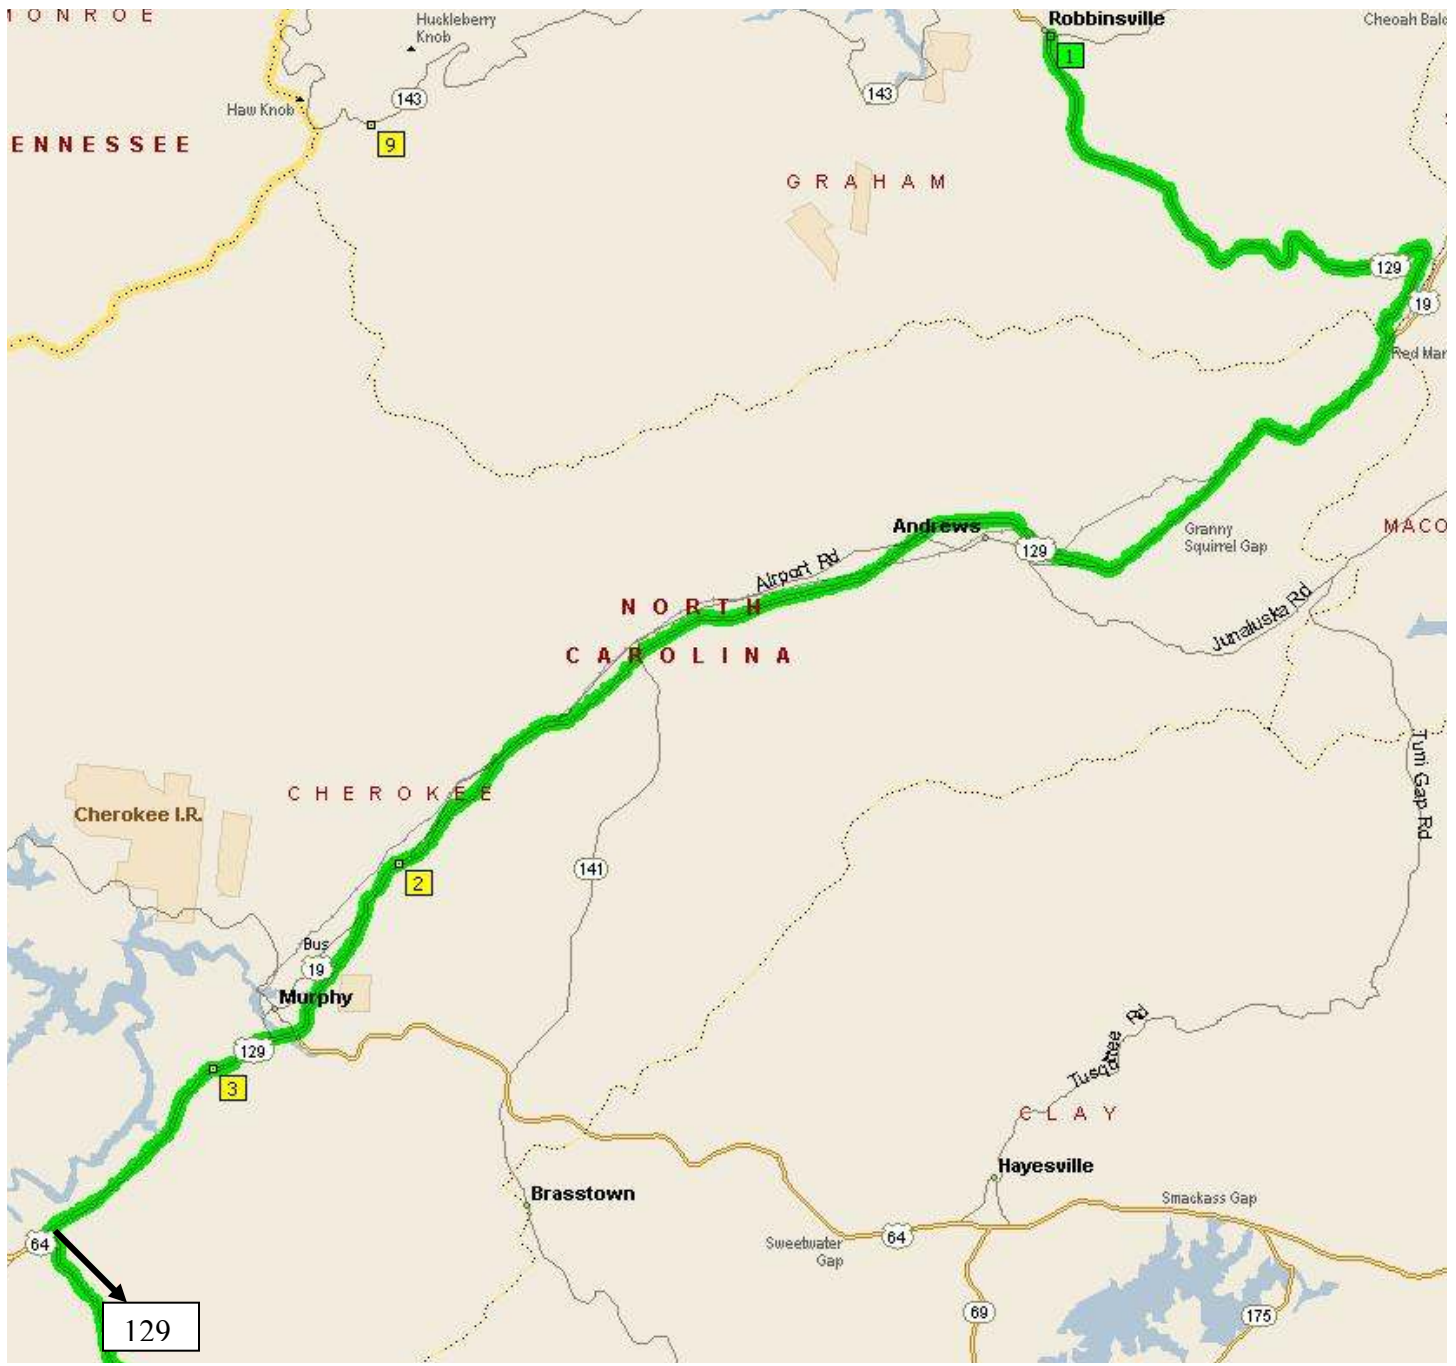

2007 Southeastern GSResources.com Rally – Ride Maps

Saturday Ride – Northern Georgia / Twisty Ride

Saturday Ride – Northern Georgia / Twisty Ride

© 2014 Microsoft Corp. and/or its suppliers. All rights reserved.

Saturday Ride – Northern Georgia / Twisty Ride

Saturday Ride – Northern Georgia / Twisty Ride

Saturday Ride – Northern Georgia / Twisty Ride

Rally coordinator, Adam Reinke 828-768-0357