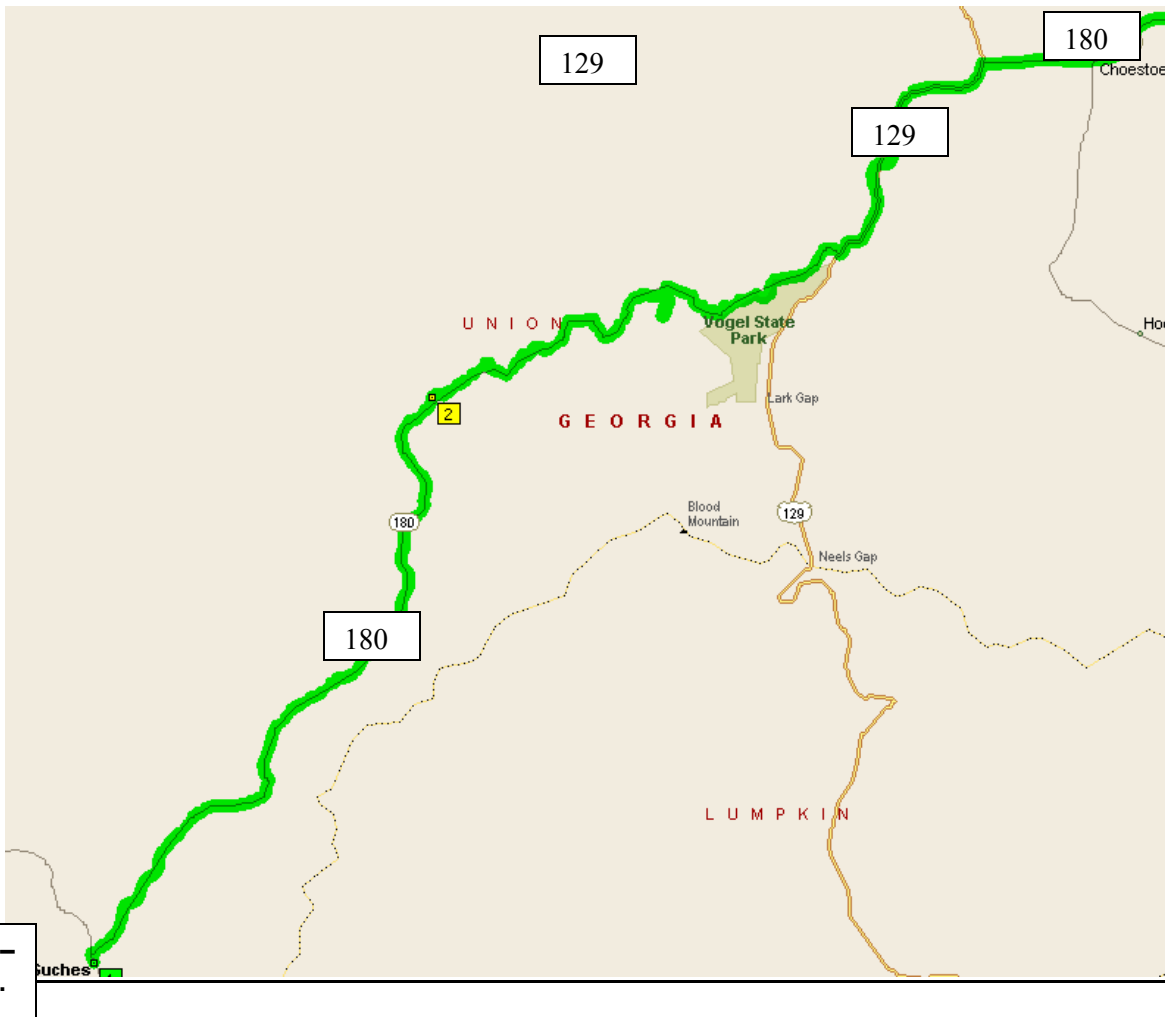

2007 Southeastern GSResources.com Rally – Ride Maps

Saturday Ride – Northern Georgia / Twisty Ride

Saturday Ride – Northern Georgia / Twisty Ride

© 2014 Microsoft Corp. and/or its suppliers. All rights reserved.

Saturday Ride – Northern Georgia / Twisty Ride

Saturday Ride – Northern Georgia / Twisty Ride

Saturday Ride – Northern Georgia / Twisty Ride

Rally coordinator, Adam Reinke 828-768-0357