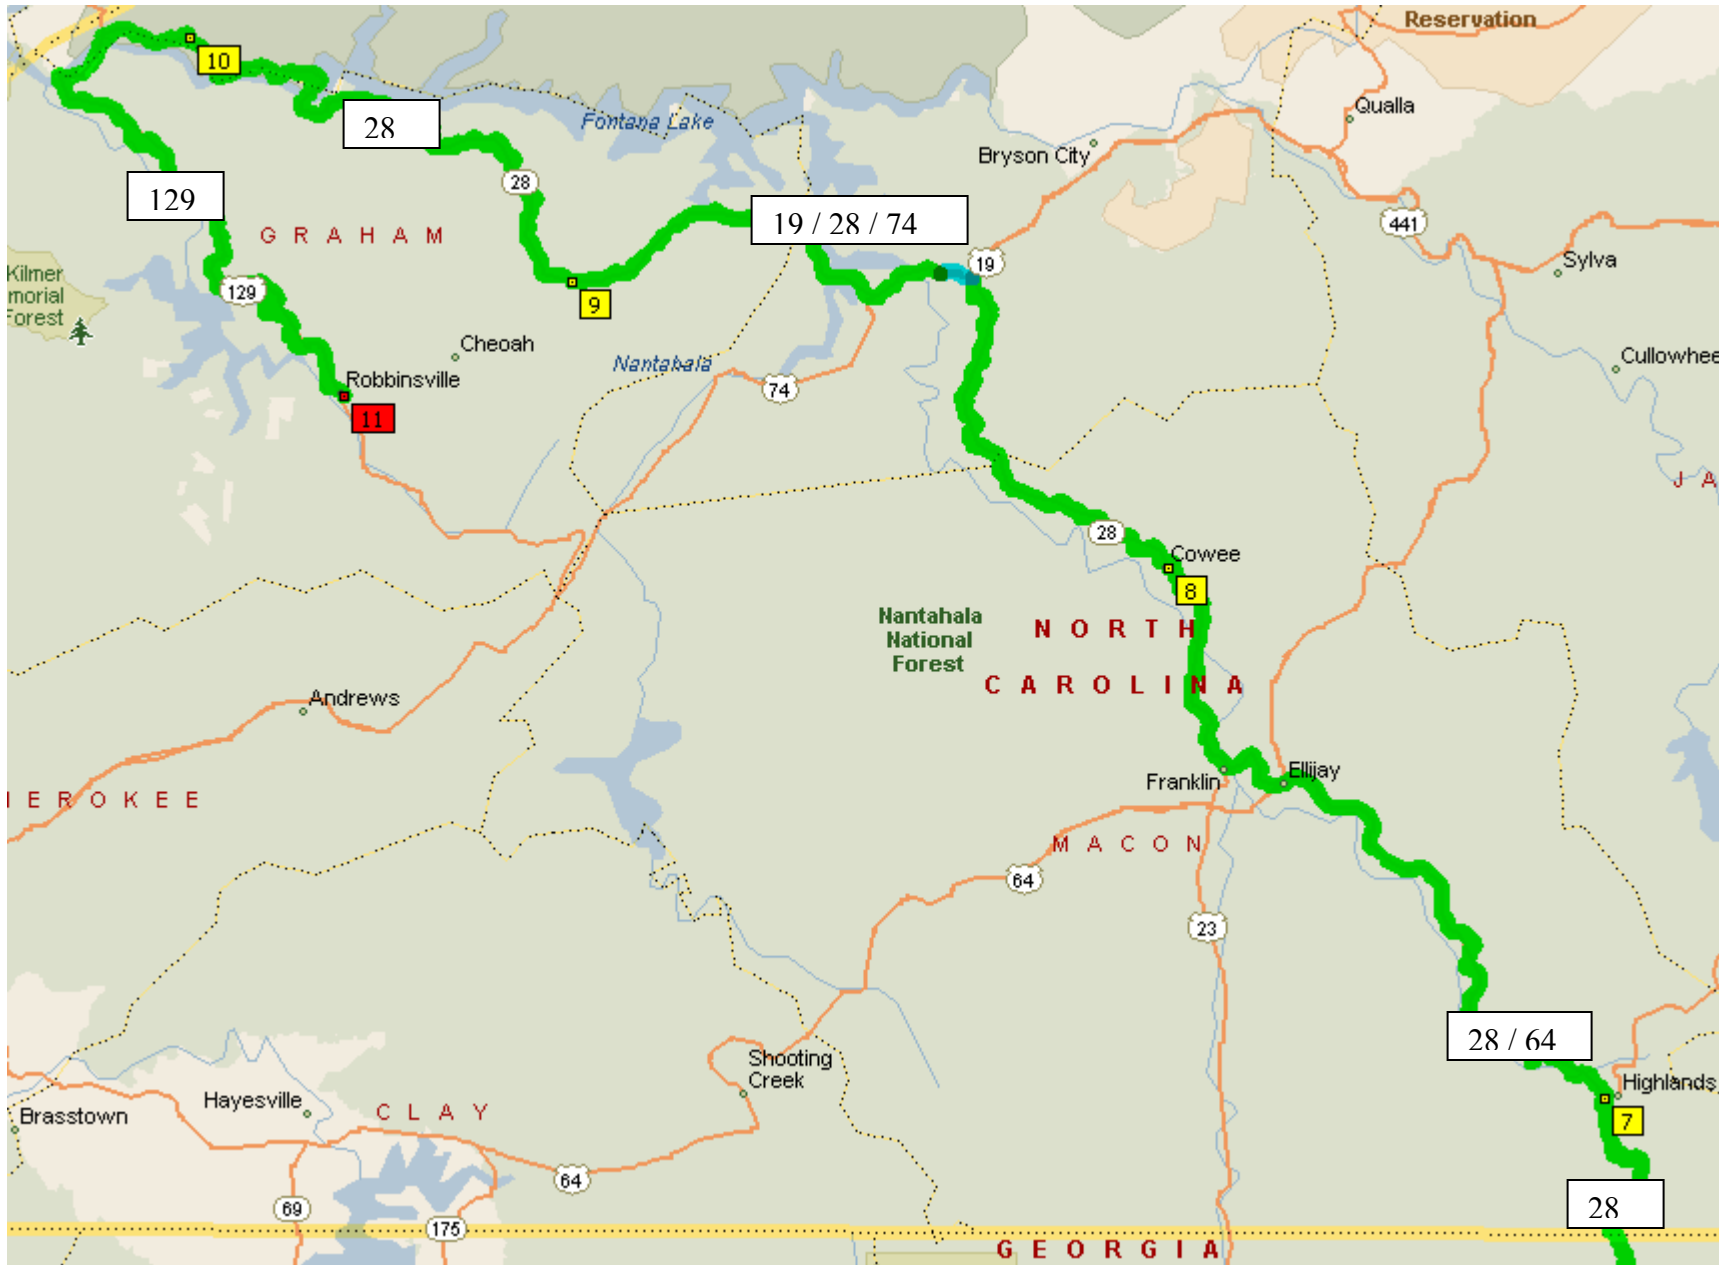

2007 Southeastern GSResources.com Rally – Ride Maps

Saturday Ride – Northern Georgia / Twisty Ride

Saturday Ride – Northern Georgia / Twisty Ride

© 2014 Microsoft Corp. and/or its suppliers. All rights reserved.

Saturday Ride – Northern Georgia / Twisty Ride

Saturday Ride – Northern Georgia / Twisty Ride

Saturday Ride – Northern Georgia / Twisty Ride

Rally coordinator, Adam Reinke 828-768-0357